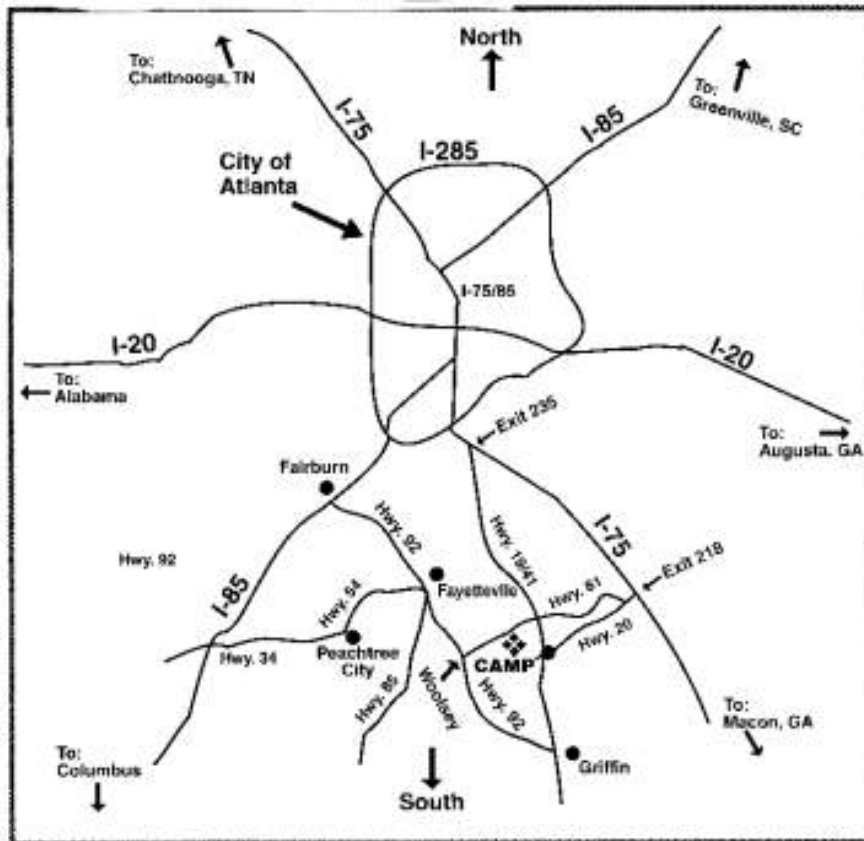

Directions to Calvin Center
13550 Woolsey Road
Hampton, Georgia 30228
Calvin Center Office 770-946-4276
www.calvincenter.org

The Calvin Center is located in Clayton County, Georgia, 45 minutes south of Downtown Atlanta.

Coming from the North:

Take I-75 south of Atlanta to Exit 235. This will be the exit for Highways 19 & 41 and will be heading towards Griffin. (This road is also called Tara Blvd.) Go about 15 miles south on Hwy. 19/41 to a flashing caution light. Turn right on to Upper Woolsey Road. (If you come to the Atlanta Motor Speedway you have gone too far.) We are located about 5 miles on the left.

Coming from the South on I-85:

Exit at Hwy. 34 (this will be the Newnan-Peachtree City exit). Follow Hwy. 34 to Hwy. 54 and follow signs to Fayetteville. In Fayetteville, take GA Hwy. 85 south to Hwy 92 South. Go to Woolsey and turn left on Hampton Road at the Chevron Station. We are about 3 miles on the right.

Coming from the South on I-75:

Take I-75 north to Exit 218. Turn left on to Hwy. 20 west. Just over the interstate turn right onto Hwy. 81. Follow Hwy. 81 all the way to Hwy. 19/41 (about 8 miles and after a zig-zag in the road). Cross Hwy. 19/41. Road changes name to Upper Woolsey Road. We are about 5 miles on left.