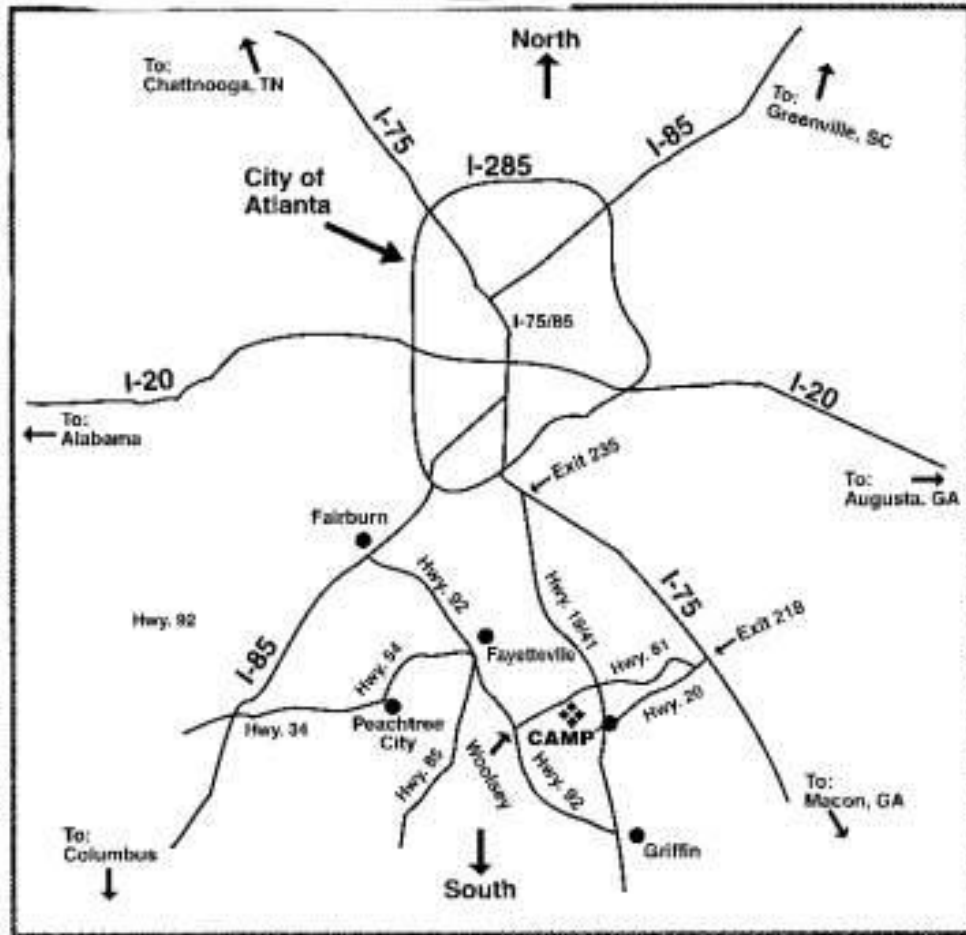

Directions to Calvin Center
13550 Woolsey Road
Hampton, Georgia 30228
Calvin Center Office 770-946-4276
www.calvincenter.org

The Calvin Center is located in Clayton County, Georgia, 45 minutes south of Downtown Atlanta.

From Atlanta

Take I-75 South to exit 235. Take Hwy 19/41 South towards Griffin for 14 miles. Turn right on Upper Woolsey Road (there is a light and a sign pointing to your right) and proceed for 4 miles, Calvin Center is on the left.

From the South

If you are traveling from the south take I-75 to exit 218. Travel left on Hwy 20 until you reach GA Hwy 81. Turn right and proceed until this road intersects with Hwy 19/41. Proceed for 4 miles, Calvin Center is on the left.