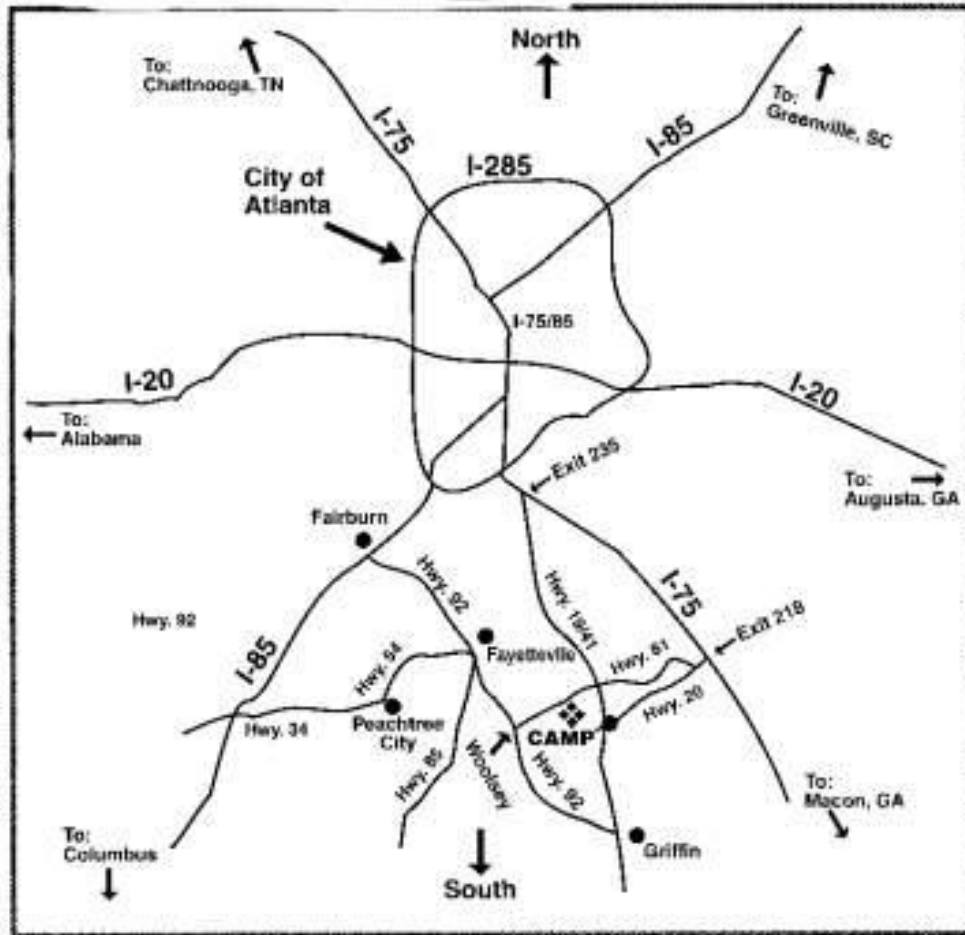

Directions to Calvin Center  
13550 Woolsey Road  
Hampton, Georgia 30228  
Calvin Center Office 770-946-4276  
www.calvincenter.org

The Calvin Center is located in Clayton County, Georgia, 45 minutes south of Downtown Atlanta.

### **From Atlanta**

Take I-75 South to exit 235. Take Hwy 19/41 South towards Griffin for 14 miles. Turn right on Upper Woolsey Road and proceed for 4 miles, Calvin Center is on the left.

### **From the South**

If you are traveling from the south take I-75 to exit 218. Travel left on Hwy 20 until you reach GA Hwy 81. Turn right and proceed until this road intersects with Hwy 19/41. Proceed for 4 miles, Calvin Center is on the left.